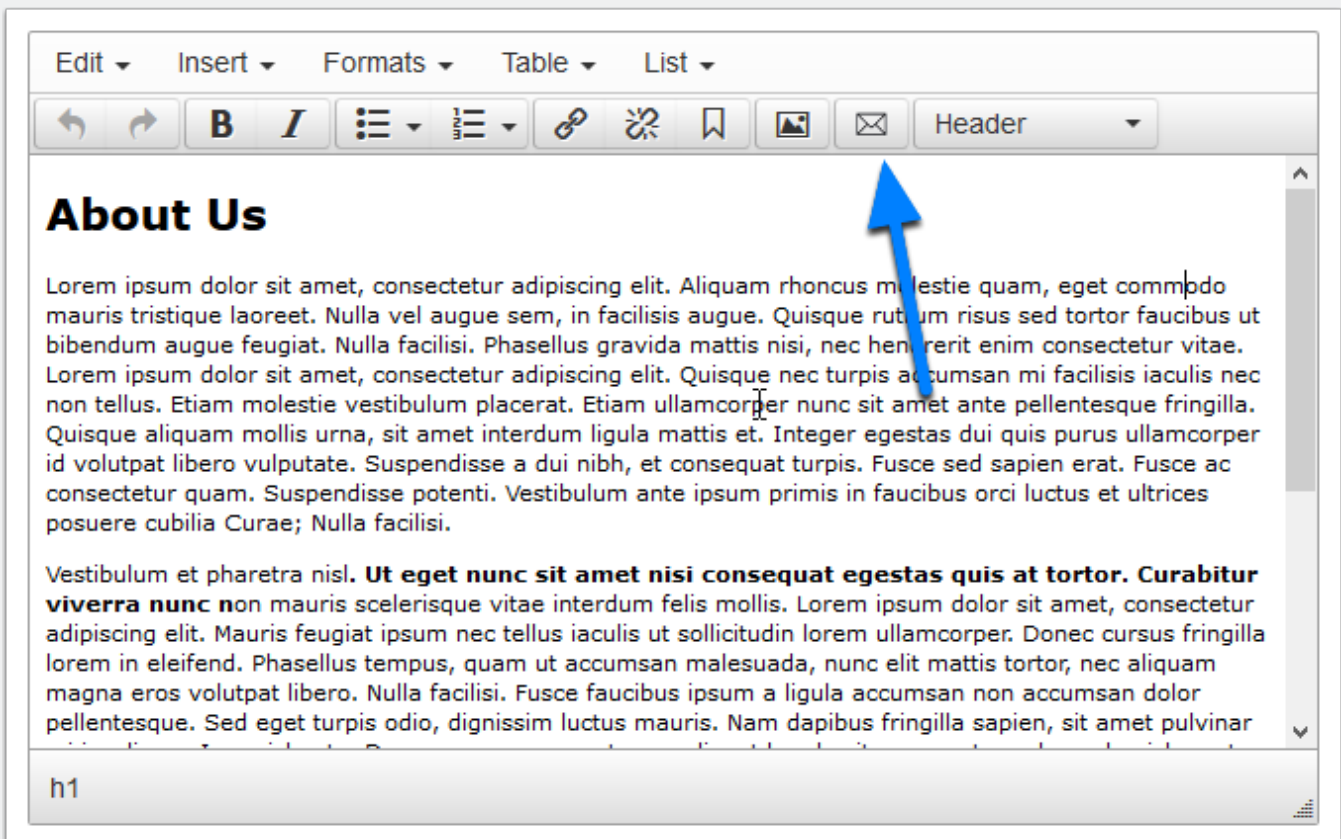

Place the Cursor

First, place the cursor where you would like the email address to be and click on the MailTo icon.